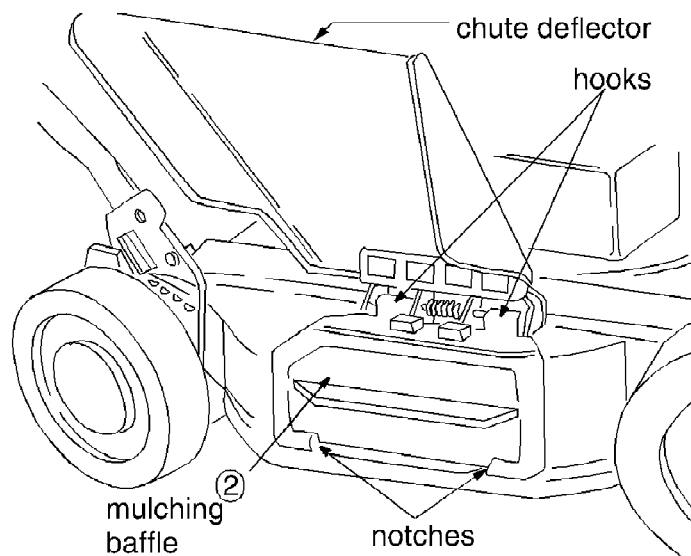

190-115-000 (1997)
20"/22" Mulching Kit

190-115-000 (1997)
20"/22" Mulching Kit

Page 2 of 2

Ref #	Part Number	Qty	S/P/F	Description
1	742-0740	1	S	20" Mulching blade (190-114-000)
1	742-0742	1	S	22" Mulching blade (190-115-000)
2	731-1386A	1	S	Mulching baffle
3	748-0376B	1	S	Star blade adapter
4	736-0524A	1	S	Blade bell support
5	710-1044	1	/P	Center Bolt