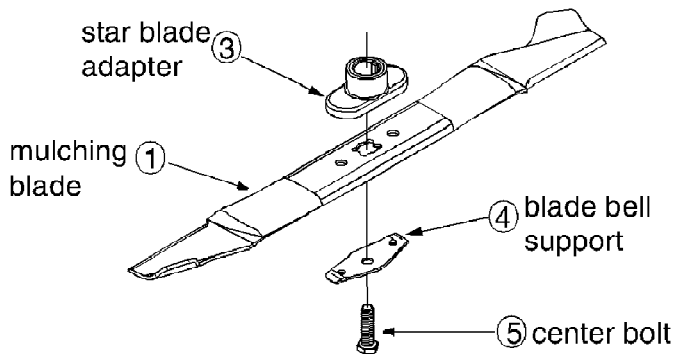

190-115-000 (1997)
20"/22" Mulching Kit

190-115-000 (1997)
20"/22" Mulching Kit

Page 2 of 2

Ref #	Part Number	Qty	S/P/F	Description
1	742-0740	1	S	20" Mulching blade (190-114-000)
1	742-0742	1	S	22" Mulching blade (190-115-000)
2	731-1386A	1	S	Mulching baffle
3	748-0376B	1	S	Star blade adapter
4	736-0524A	1	S	Blade bell support
5	710-1044	1	/P	Center Bolt